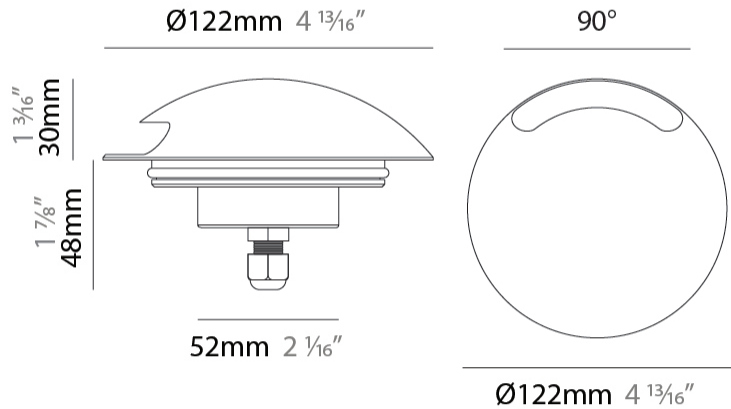

GENERAL

Series: Explorer 125-1
 Brand: Unonovesette
 Division: Exterior
 Mounting Type: Recessed
 Mounting Location: In-Ground
 Subcategory: Drive Over

PHYSICAL

Shape: Round
 Diameter (mm): 122
 Diameter (in): 4 ¹³/₁₆
 Height (mm): 78
 Depth (mm): 48
 Height (in): 3 ¹/₁₆
 Depth (in): 1 ⁷/₈
 Light Distribution: Direct
 Load Resistance (kg): Drive Over Up to 2500Kgs
 Load Resistance (lbs): Drive Over Up to 5511Lbs
 Diffuser: Extra clear tempered 6mm
 Fixture Finish: [SWS](#) / [ASB](#) / [PSB](#)
 Fixture Material: Extruded Aluminum
 Cable Details: 35cm NS20N PCP 2x0,5mm2
 Cut-out Measurements: 88mm/3 7/16"

LED

Color Temperature (*K): [2700](#) / [3000](#) / [4000](#)
 Max. Delivered Lumen (lm): 515 (3000K)
 CRI: >90 CRI
 Lamp Life (hrs): 50000

OPTICAL

Optic°: 20 / 90

RATINGS AND CERTIFICATIONS

Certified By: Certified for North American Standards
 IP rating: IP68 (not for permanent immersion)
 IK Rating: IK10