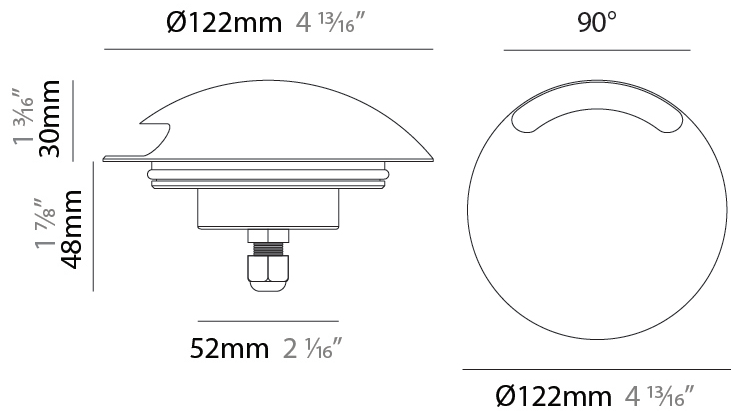

base number   Color   Finish
Temperature   Options

1. To build a product code in our configurator select the specify button on the base model # product page
2. To build a manual product code on this datasheet choose from the options listed below in blue font and add the suffix to the base model #

GENERAL

Series: Explorer 125-1
Brand: Unonovesette
Division: Exterior
Mounting Type: Recessed
Mounting Location: In-Ground
Subcategory: Drive Over

PHYSICAL

Shape: Round
Diameter (mm): 122
Diameter (in): 4 ¹³/₁₆
Height (mm): 78
Depth (mm): 48
Height (in): 3 ¹/₁₆
Depth (in): 1 ⁷/₈
Light Distribution: Direct
Load Resistance (kg): Drive Over Up to 2500Kgs
Load Resistance (lbs): Drive Over Up to 5511Lbs
Diffuser: Extra clear tempered 6mm
Fixture Finish: [SWS](#) / [ASB](#) / [PSB](#)
Fixture Material: Extruded Aluminum
Cable Details: 35cm NS20N PCP 2x0,5mm2
Cut-out Measurements: 88mm/3 7/16"

ELECTRICAL

Lamp Type: LED
Input Wattage (W): 9
Dimming: Non-Dimmable
Driver Included: No
Driver Location: Remote
Driver Type: Constant Voltage - Universal
Driver Class: Class 2
Input Voltage (V): 120 - 277
Output Voltage (V): 24
Upon Request: Tri-Mode Dimming

LED

Color Temperature (*K): [2700](#) / [3000](#) / [4000](#)
Max. Delivered Lumen (lm): 730 (3000K)
CRI: >90 CRI
Lamp Life (hrs): 50000

OPTICAL

Optic°: 20 / 90

RATINGS AND CERTIFICATIONS

Certified By: Certified for North American Standards
IP rating: IP68 (not for permanent immersion)
IK Rating: IK10