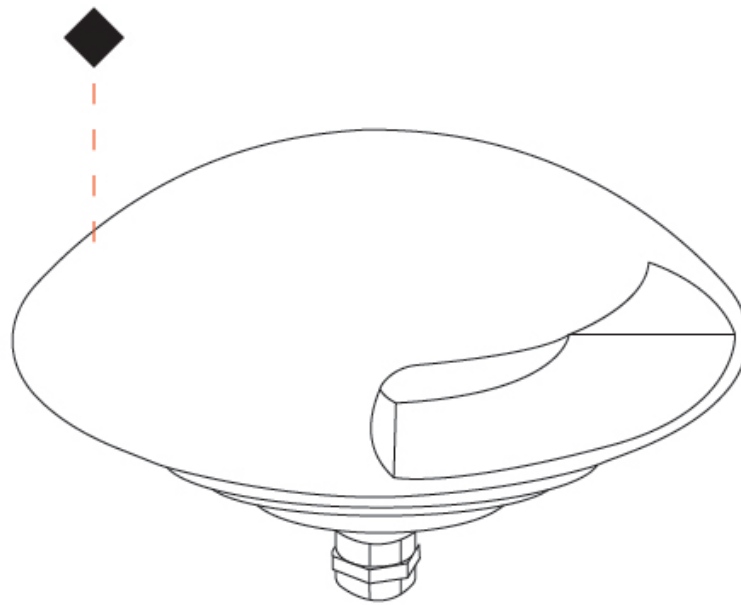

EXPLORER 125-1 RECESSED

E12I0074-

PROJECT _____

TYPE _____

SPECIFIER _____

QUANTITY _____

DATE _____

E