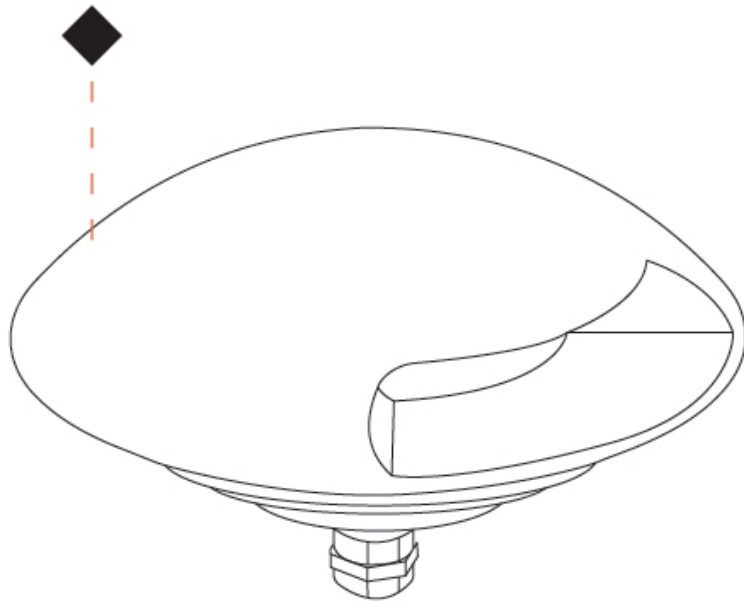

EXPLORER 125-1 RECESSED

E12I0075-

PROJECT _____

TYPE _____

SPECIFIER _____

QUANTITY _____

DATE _____

E